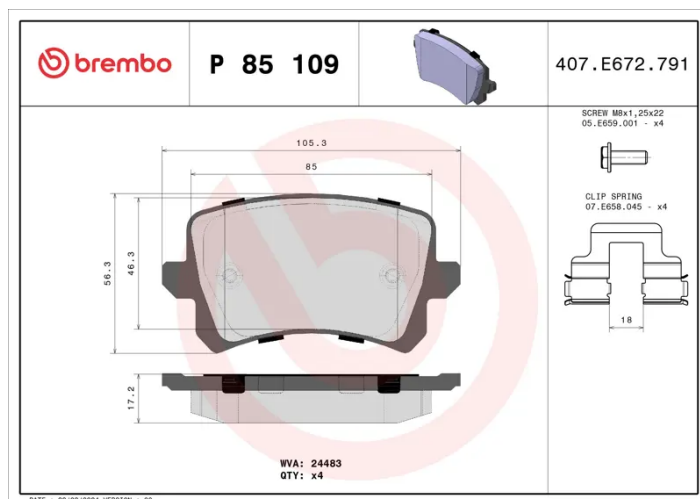

BRAKE PAD

P 85 109

The P 85 109 brake pad is synonymous with reliability

The Brembo brake pad guarantees ultimate safety when braking thanks to the use of more than 100 different compounds, designed according to the type of vehicle and use. Stopping distances reduced to a minimum, maximum driving comfort and silent operation are the most important features of Brembo materials. Brembo brake pads are supplied together with an extensive range of accessories and assembly kits for professional-standard installation.

- ✓ OE-equivalent
- ✓ Brembo quality
- ✓ ECE-R90 certificate
- ✓ Safety
- ✓ Performance
- ✓ Comfort
- ✓ With accessories

Technical specifications

| | | |
|----------------------------------|----------------------------|---|
| EAN code 8020584062586 | Axle Rear | Thickness 17 mm |
| Width 106 mm | Height 56 mm | Braking system Lucas |
| Wear indicator Without | WVA number 24483 | Accessories With accessories With anti-squeal shim With brake caliper bolts |