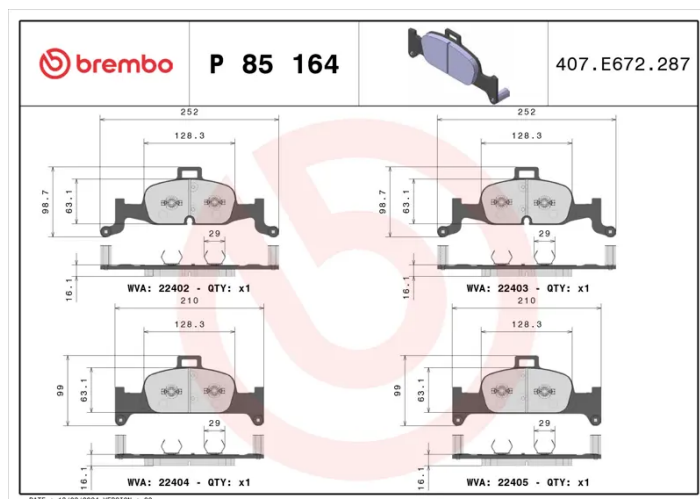

- ✓ OE-equivalent
- ✓ Brembo quality
- ✓ ECE-R90 certificate
- ✓ Safety
- ✓ Performance
- ✓ Comfort
- ✓ With accessories

Technical specifications

EAN code 8020584086964	Axle Front	Thickness 16 mm
Width 210 mm	Height 99 mm	Braking system Teves
Wear indicator Prepared for wear indicator	WVA number 22402,22403,22404,22405	Accessories With piston clip With counterweights With anti-squeal shim With accessories