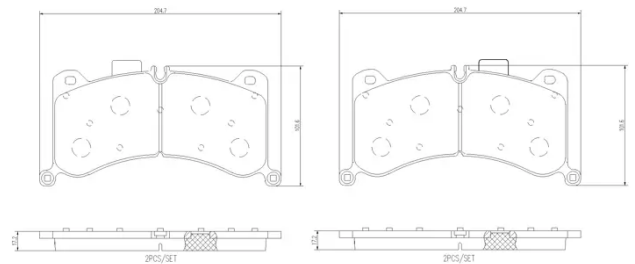

BRAKE PAD

P 85 183

The P 85 183 brake pad is synonymous with reliability

The Brembo brake pad guarantees ultimate safety when braking thanks to the use of more than 100 different compounds, designed according to the type of vehicle and use. Stopping distances reduced to a minimum, maximum driving comfort and silent operation are the most important features of Brembo materials. Brembo brake pads are supplied together with an extensive range of accessories and assembly kits for professional-standard installation.

- ✓ OE-equivalent
- ✓ Brembo quality
- ✓ ECE-R90 certificate
- ✓ Safety
- ✓ Performance
- ✓ Comfort

Technical specifications

EAN code 8020584120118	Axle Front	Thickness 17 mm
Width 205 mm	Height 101 mm	Braking system Brembo
Wear indicator Prepared for wear indicator	WVA number 21476	Accessories With anti-squeal shim