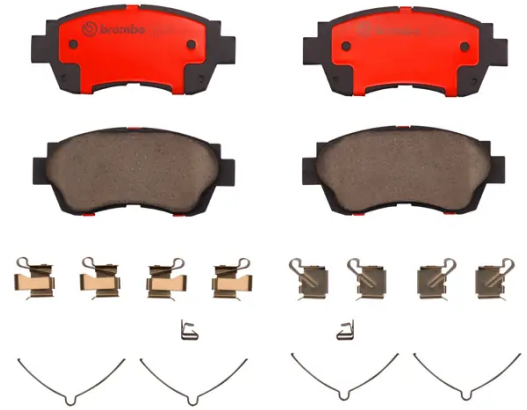

BRAKE PAD PRIME CERAMIC P83027N

The P83027N NAO brake pad is synonymous with reliability

Brembo NAO brake pads stand out for their ultimate braking comfort, reduced friction wear and low dust mission, which makes for cleaner rims and reduced maintenance requirements. The advanced friction material in keeping with the strictest environmental standards is the main distinguishing feature of NAO compounds.

- ✓ OE-equivalent
- ✓ Brembo quality
- ✓ Safety
- ✓ Comfort
- ✓ Durability
- ✓ Dust reduction
- ✓ With accessories

Technical specifications

EAN code
8020584099513

Axle
Front

Thickness
17 mm

Width
141 mm

Height
62 mm

Braking system
Sumitomo

Wear indicator
Acoustic

WVA number
21791

Accessories
With anti-squeal shim

COMPATIBLE VEHICLES

COMPATIBLE OE PART NUMBERS

0446524010 LEXUS

0446524040 LEXUS