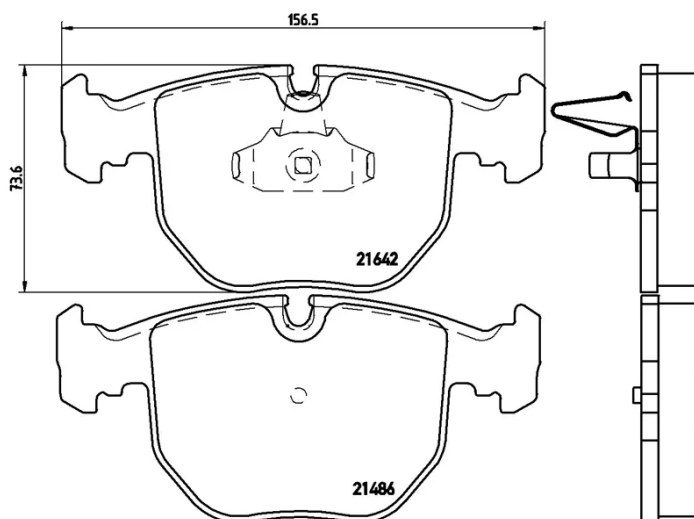

BRAKE PAD

P 06 021

The P 06 021 brake pad is synonymous with reliability

The Brembo brake pad guarantees ultimate safety when braking thanks to the use of more than 100 different compounds, designed according to the type of vehicle and use. Stopping distances reduced to a minimum, maximum driving comfort and silent operation are the most important features of Brembo materials. Brembo brake pads are supplied together with an extensive range of accessories and assembly kits for professional-standard installation.

- ✓ OE-equivalent
- ✓ Brembo quality
- ✓ ECE-R90 certificate
- ✓ Safety
- ✓ Performance
- ✓ Comfort

Technical specifications

EAN code 8020584050217	Axle Front	Thickness 19 mm
Width 157 mm	Height 74 mm	Braking system Teves
Wear indicator Prepared for wear indicator	WVA number 21486,21642	Accessories With piston clip

34112282090 BMW

34112282165 BMW

34112282166 BMW

34112282556 BMW

34112357230 BMW

34113427503 BMW

34116761252 BMW
