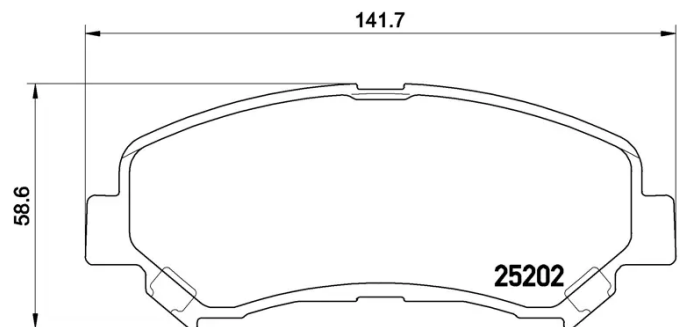

BRAKE PAD

P 79 028

The P 79 028 brake pad is synonymous with reliability

The Brembo brake pad guarantees ultimate safety when braking thanks to the use of more than 100 different compounds, designed according to the type of vehicle and use. Stopping distances reduced to a minimum, maximum driving comfort and silent operation are the most important features of Brembo materials. Brembo brake pads are supplied together with an extensive range of accessories and assembly kits for professional-standard installation.

- ✓ OE-equivalent
- ✓ Brembo quality
- ✓ ECE-R90 certificate
- ✓ Safety
- ✓ Performance
- ✓ Comfort
- ✓ With accessories

Technical specifications

EAN code 8020584104910	Axle Front	Thickness 17 mm
Width 142 mm	Height 59 mm	Braking system Akebono
Wear indicator Acoustic	WVA number 25202	Accessories With piston clip With anti-squeal shim With accessories