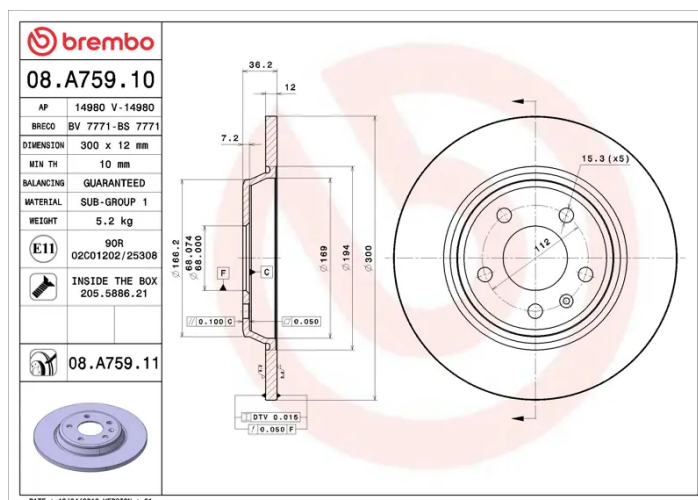

- ✓ OE-equivalent
- ✓ Brembo quality
- ✓ ECE-R90 certificate
- ✓ Safety
- ✓ Fastening screws

Technical specifications

EAN code
8020584023570

Axle
Rear

Diameter \varnothing
300 mm

Thickness (TH)
12 mm

Height (A)
36 mm

Number of holes (C)
5

Brake disc type
Solid

Centering (B)
68 mm

Min. thickness
10 mm

Tightening torque
120 Nm

COMPATIBLE VEHICLES

COMPATIBLE OE PART NUMBERS

| | |
|------------|------|
| 8K0615601B | AUDI |
|------------|------|