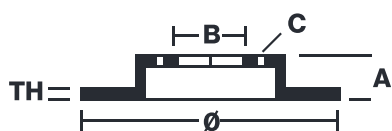

### Technical specifications

EAN code  
**8020584340325**

Axle  
**Rear**

Diameter  $\varnothing$   
**284 mm**

Thickness (TH)  
**10 mm**

Height (A)  
**32,1 mm**

Number of holes (C)  
**5**

Brake disc type  
**Solid**