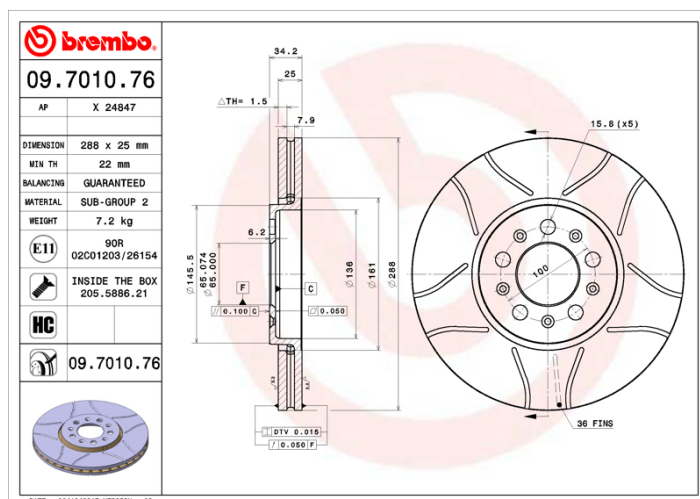

### Technical specifications

EAN code **8020584013649** Axle **Front and rear**

Thickness (TH) **25 mm** Height (A) **34 mm**

Brake disc type **Ventilated** Centering (B) **65 mm**

Tightening torque **120 Nm**

Diameter Ø **288 mm**

Number of holes (C) **5**

Min. thickness **22 mm**

**COMPATIBLE VEHICLES**