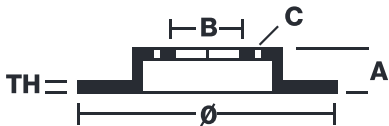

BRAKE DISC

09.7011.10

The **09.7011.10** brake disc is synonymous with reliability

The Brembo brake disc is fully interchangeable with an Original Equipment brake disc. The control of the entire production cycle allows Brembo to offer brake discs with outstanding performance levels, reliability, durability and comfort in all conditions of use. All Brembo brake discs are accompanied by the ECE-R90 homologation.

- ✓ OE-equivalent
- ✓ Brembo quality
- ✓ ECE-R90 certificate
- ✓ Safety
- ✓ High carbon
- ✓ Fastening screws

Technical specifications

EAN code	Axle	Diameter Ø
8020584320037	Front	256 mm
Thickness (TH)	Height (A)	Number of holes (C)
22 mm	37 mm	5
Brake disc type	Centering (B)	Min. thickness
Ventilated	65 mm	19 mm
Tightening torque		
120 Nm		