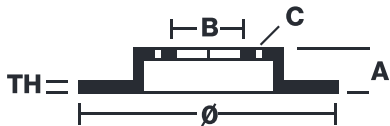

### Technical specifications

EAN code	Axle	Diameter Ø
<b>8020584320037</b>	<b>Front</b>	<b>256</b> mm
Thickness (TH)	Height (A)	Number of holes (C)
<b>22</b> mm	<b>37</b> mm	<b>5</b>
Brake disc type	Centering (B)	Min. thickness
<b>Ventilated</b>	<b>65</b> mm	<b>19</b> mm
Tightening torque		
<b>120</b> Nm		