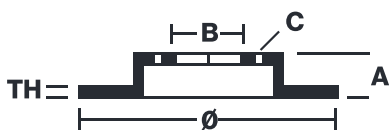

Brake disc technical specifications

Diameter	Thickness (TH)	Height (A)
300 mm	28 mm	68,5 mm

Number of holes (C)	Brake disc type	Centering (B)
6	Solid	85 mm

Min. thickness