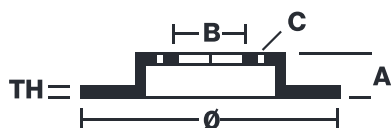

Brake disc technical specifications

Diameter	Thickness (TH)	Height (A)
298 mm	18 mm	56,2 mm

Number of holes (C)	Brake disc type	Centering (B)
6	Solid	85 mm

Min. thickness