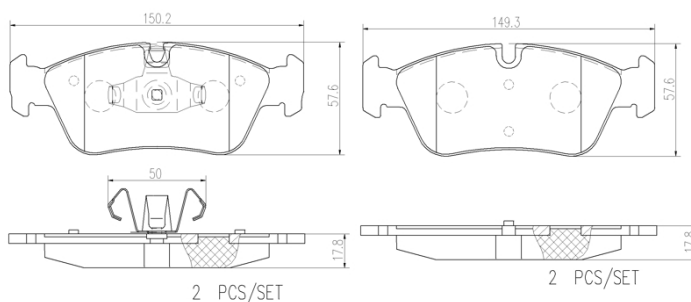

- ✓ OE-equivalent
- ✓ Brembo quality
- ✓ Safety
- ✓ Comfort
- ✓ Durability
- ✓ Dust reduction
- ✓ With accessories

Technical specifications

EAN code 8020584087893	Axle Front	Thickness 18 mm
Width 150 mm	Height 58 mm	Braking system Teves
Wear indicator Prepared for wear indicator	WVA number 23999,23935	Accessories With piston clip With anti-squeal shim