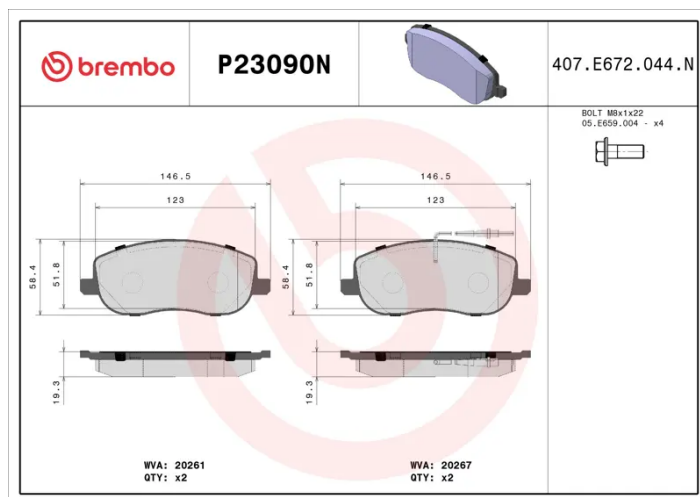

BRAKE PAD PRIME CERAMIC P23090N

The P23090N NAO brake pad is synonymous with reliability

Brembo NAO brake pads stand out for their ultimate braking comfort, reduced friction wear and low dust mission, which makes for cleaner rims and reduced maintenance requirements. The advanced friction material in keeping with the strictest environmental standards is the main distinguishing feature of NAO compounds.

- ✓ OE-equivalent
- ✓ Brembo quality
- ✓ Safety
- ✓ Comfort
- ✓ Durability
- ✓ Dust reduction
- ✓ With accessories

Technical specifications

EAN code   Axle   Thickness
8020584096901   **Front**   **19 mm**

Width   Height
147 mm   **60 mm**

Wear indicator   WVA number
Electric   **20261,20267**

Accessories
With accessories
With anti-squeal shim
With brake caliper bolts