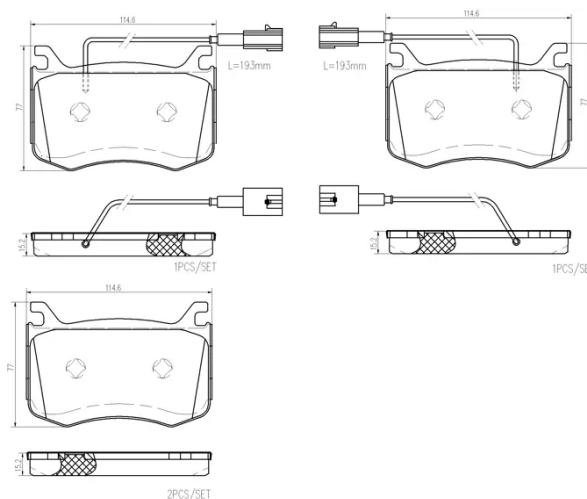

- ✓ OE-equivalent
- ✓ Brembo quality
- ✓ Safety
- ✓ Comfort
- ✓ Durability
- ✓ Dust reduction
- ✓ With accessories

Technical specifications

EAN code 8020584115442	Axle Front	Thickness 15 mm
Width 115 mm	Height 77 mm	Braking system Brembo
Wear indicator Electric	WVA number 22091,22092,22093	Accessories With anti-squeal shim