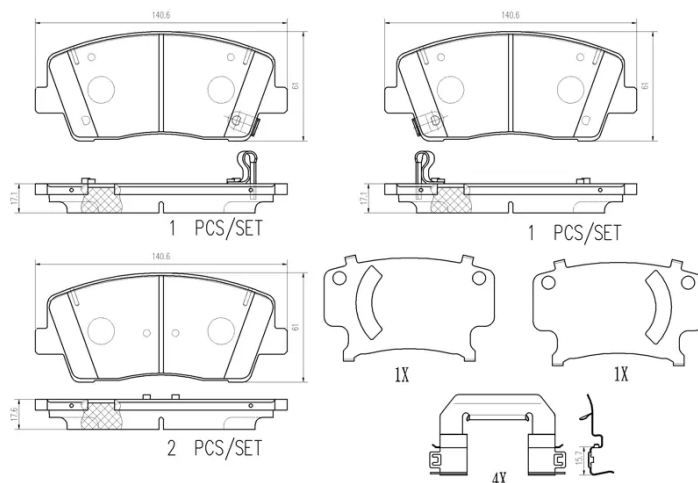

- ✓ OE-equivalent
- ✓ Brembo quality
- ✓ Safety
- ✓ Comfort
- ✓ Durability
- ✓ Dust reduction
- ✓ With accessories

Technical specifications

EAN code 8020584118795	Axle Front	Thickness 18 mm
Width 141 mm	Height 61 mm	Braking system Akebono
Wear indicator Acoustic	WVA number 22841,22842,22843	Accessories With accessories With anti-squeal shim