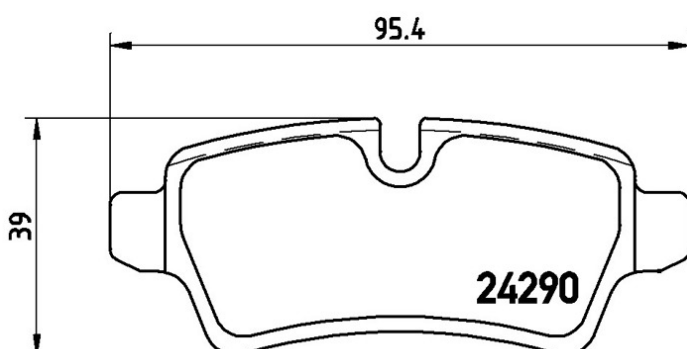

# BRAKE PAD XTRA P 06 052X

The P 06 052X Xtra brake pad is synonymous with reliability

Brembo Xtra brake pads, developed to enhance the advantages of the Xtra and Max discs, are made using the special BRM X L01 compound which consists of more than 30 different components. Compared with the compound used for original-equivalent pads, the new solution assures a higher friction coefficient, which translates to more precise and stable braking, at both high and low temperatures. All this makes for greater driving comfort and improved pedal modularity, without compromising the product's mileage output.

## Technical specifications

EAN code	Axle	Thickness
<b>8020584068571</b>	<b>Rear</b>	<b>17 mm</b>
Width	Height	Braking system
<b>95 mm</b>	<b>39 mm</b>	<b>TRW</b>
Wear indicator	WVA number	
Prepared for wear indicator	<b>24289,24290</b>	