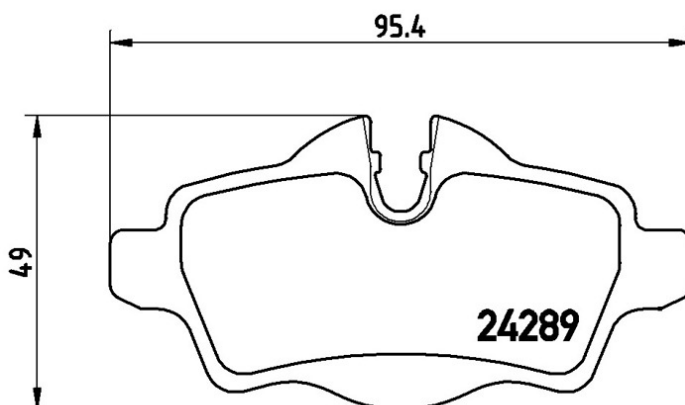

# BRAKE PAD XTRA P 06 052X

The P 06 052X Xtra brake pad is synonymous with reliability

Brembo Xtra brake pads, developed to enhance the advantages of the Xtra and Max discs, are made using the special BRM X L01 compound which consists of more than 30 different components. Compared with the compound used for original-equivalent pads, the new solution assures a higher friction coefficient, which translates to more precise and stable braking, at both high and low temperatures. All this makes for greater driving comfort and improved pedal modularity, without compromising the product's mileage output.

## Technical specifications

EAN code	Axle	Thickness
<b>8020584068571</b>	<b>Rear</b>	<b>17 mm</b>
Width	Height	Braking system
<b>95 mm</b>	<b>39 mm</b>	<b>TRW</b>
Wear indicator	WVA number	
Prepared for wear indicator	<b>24289,24290</b>	