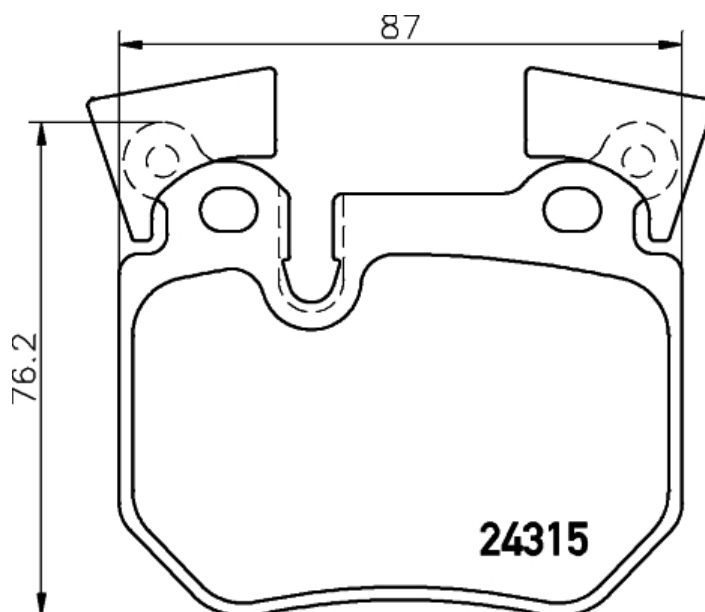

BRAKE PAD

P 06 059

The P 06 059 brake pad is synonymous with reliability

The Brembo brake pad guarantees ultimate safety when braking thanks to the use of more than 100 different compounds, designed according to the type of vehicle and use. Stopping distances reduced to a minimum, maximum driving comfort and silent operation are the most important features of Brembo materials. Brembo brake pads are supplied together with an extensive range of accessories and assembly kits for professional-standard installation.

- ✓ OE-equivalent
- ✓ Brembo quality
- ✓ ECE-R90 certificate
- ✓ Safety
- ✓ Performance
- ✓ Comfort

Technical specifications

EAN code	Axle	Thickness
8020584090237	Rear	17 mm
Width	Height	Braking system
87 mm	76 mm	Brembo
Wear indicator	WVA number	Accessories
Prepared for wear indicator	24315	With counterweights