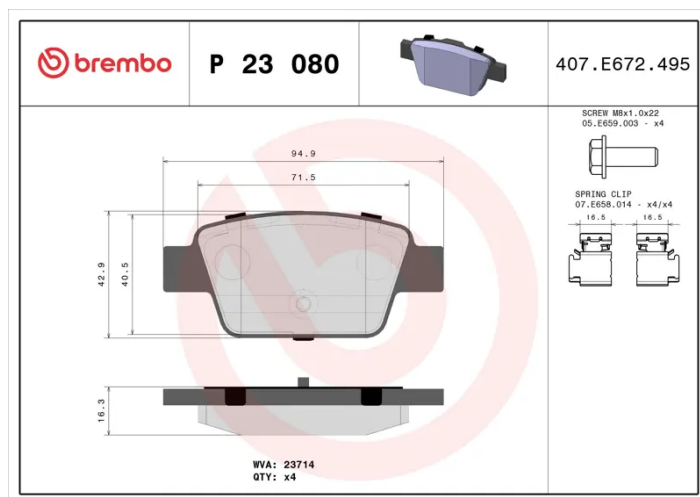

BRAKE PAD

P 23 080

The P 23 080 brake pad is synonymous with reliability

The Brembo brake pad guarantees ultimate safety when braking thanks to the use of more than 100 different compounds, designed according to the type of vehicle and use. Stopping distances reduced to a minimum, maximum driving comfort and silent operation are the most important features of Brembo materials. Brembo brake pads are supplied together with an extensive range of accessories and assembly kits for professional-standard installation.

- ✓ OE-equivalent
- ✓ Brembo quality
- ✓ ECE-R90 certificate
- ✓ Safety
- ✓ Performance
- ✓ Comfort
- ✓ With accessories

Technical specifications

EAN code 8020584051504	Axle Rear	Thickness 16 mm
Width 95 mm	Height 43 mm	Braking system Bosch
Wear indicator Without	WVA number 23714	Accessories With accessories With anti-squeal shim With brake caliper bolts