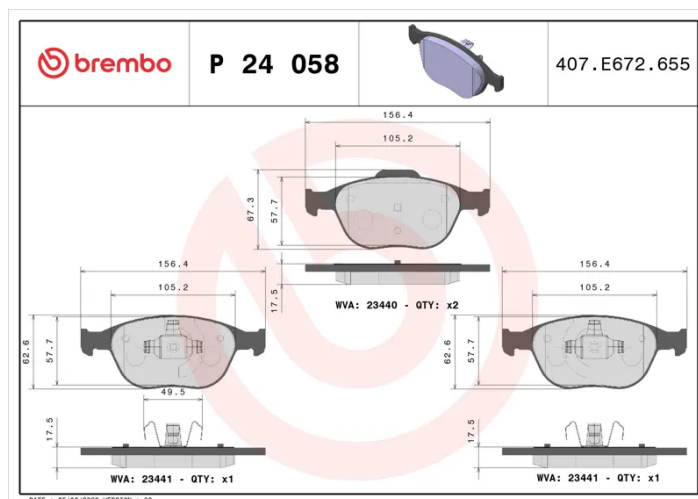

BRAKE PAD

P 24 058

The P 24 058 brake pad is synonymous with reliability

The Brembo brake pad guarantees ultimate safety when braking thanks to the use of more than 100 different compounds, designed according to the type of vehicle and use. Stopping distances reduced to a minimum, maximum driving comfort and silent operation are the most important features of Brembo materials. Brembo brake pads are supplied together with an extensive range of accessories and assembly kits for professional-standard installation.

- ✓ OE-equivalent
- ✓ Brembo quality
- ✓ ECE-R90 certificate
- ✓ Safety
- ✓ Performance
- ✓ Comfort
- ✓ With accessories

Technical specifications

EAN code
8020584052303

Axle
Front

Thickness
18 mm

Width
157 mm

Height
63 mm

Braking system
Teves

Wear indicator
Without

WVA number
23440,23441

Accessories
**With accessories
With anti-squeal shim
With piston clip**

COMPATIBLE VEHICLES

COMPATIBLE OE PART NUMBERS

1355950 FORD