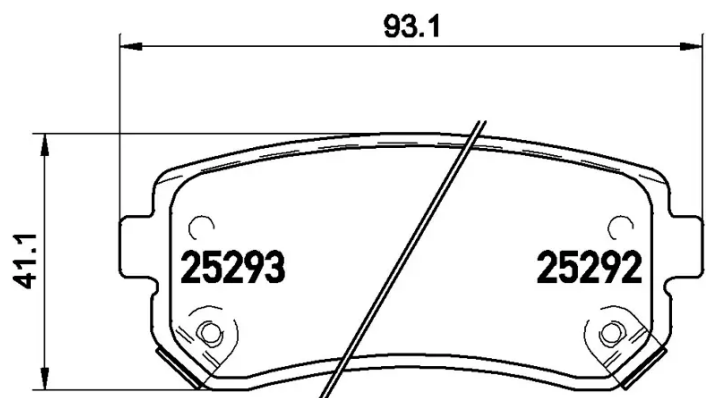

BRAKE PAD XTRA P 30 051X

The P 30 051X Xtra brake pad is synonymous with reliability

Brembo Xtra brake pads, developed to enhance the advantages of the Xtra and Max discs, are made using the special BRM X L01 compound which consists of more than 30 different components. Compared with the compound used for original-equivalent pads, the new solution assures a higher friction coefficient, which translates to more precise and stable braking, at both high and low temperatures. All this makes for greater driving comfort and improved pedal modularity, without compromising the product's mileage output.

- ✓ OE-equivalent
- ✓ Brembo quality
- ✓ ECE-R90 certificate
- ✓ Safety
- ✓ Performance
- ✓ Sports driving
- ✓ With accessories

Technical specifications

EAN code 8020584121603	Axle Rear	Thickness 16 mm
Width 93 mm	Height 41 mm	Braking system Mando
Wear indicator Acoustic	WVA number 24320,25292,25293	Accessories With accessories