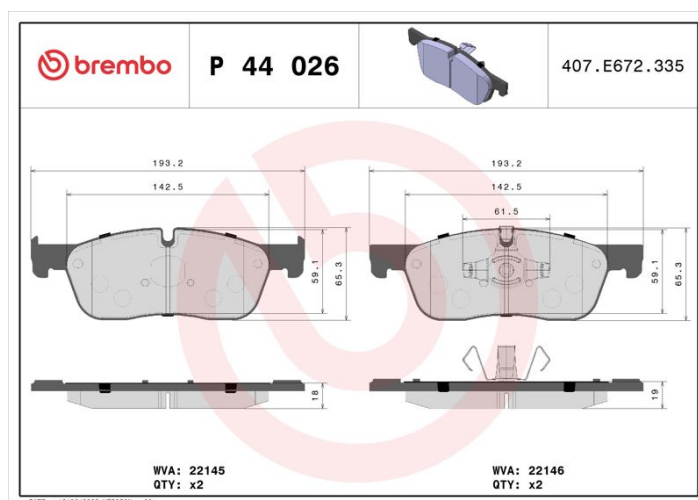

### Technical specifications

EAN code <b>8020584084755</b>	Axle <b>Front</b>	Thickness <b>18 mm</b>
Width <b>193 mm</b>	Height <b>66 mm</b>	Braking system <b>Teves</b>
Wear indicator <b>Prepared for wear indicator</b>	WVA number <b>22145,22146</b>	Accessories <b>With piston clip</b>