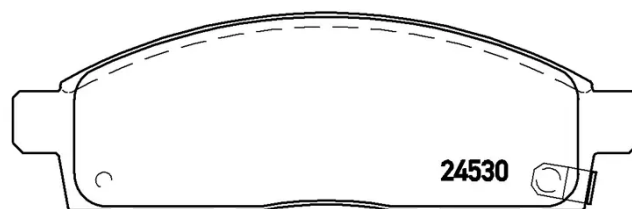

BRAKE PAD

P 54 038

The P 54 038 brake pad is synonymous with reliability

The Brembo brake pad guarantees ultimate safety when braking thanks to the use of more than 100 different compounds, designed according to the type of vehicle and use. Stopping distances reduced to a minimum, maximum driving comfort and silent operation are the most important features of Brembo materials. Brembo brake pads are supplied together with an extensive range of accessories and assembly kits for professional-standard installation.

- ✓ OE-equivalent
- ✓ Brembo quality
- ✓ ECE-R90 certificate
- ✓ Safety
- ✓ Performance
- ✓ Comfort

Technical specifications

EAN code	Axle	Thickness
8020584061312	Front	16 mm
Width	Height	Braking system
156 mm	49 mm	Tokico
Wear indicator	WVA number	Accessories
Acoustic	24529,24530	With anti-squeal shim