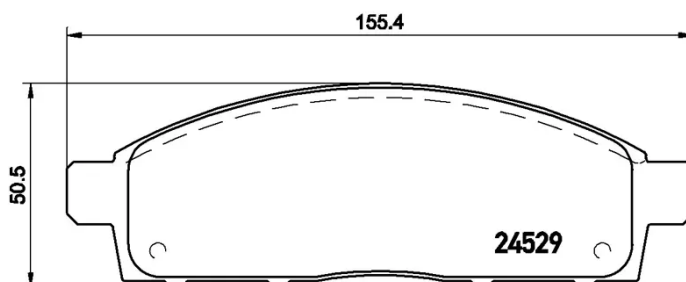

BRAKE PAD

P 54 038

The P 54 038 brake pad is synonymous with reliability

The Brembo brake pad guarantees ultimate safety when braking thanks to the use of more than 100 different compounds, designed according to the type of vehicle and use. Stopping distances reduced to a minimum, maximum driving comfort and silent operation are the most important features of Brembo materials. Brembo brake pads are supplied together with an extensive range of accessories and assembly kits for professional-standard installation.

- ✓ OE-equivalent
- ✓ Brembo quality
- ✓ ECE-R90 certificate
- ✓ Safety
- ✓ Performance
- ✓ Comfort

Technical specifications

EAN code	Axle	Thickness
8020584061312	Front	16 mm
Width	Height	Braking system
156 mm	49 mm	Tokico
Wear indicator	WVA number	Accessories
Acoustic	24529,24530	With anti-squeal shim