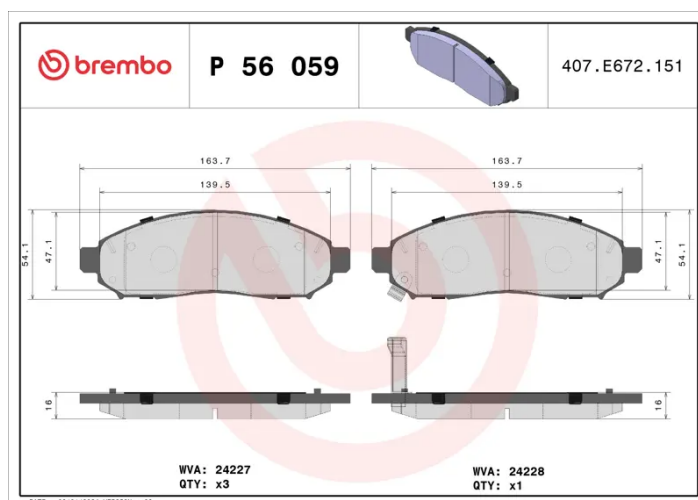

BRAKE PAD

P 56 059

The P 56 059 brake pad is synonymous with reliability

The Brembo brake pad guarantees ultimate safety when braking thanks to the use of more than 100 different compounds, designed according to the type of vehicle and use. Stopping distances reduced to a minimum, maximum driving comfort and silent operation are the most important features of Brembo materials. Brembo brake pads are supplied together with an extensive range of accessories and assembly kits for professional-standard installation.

- ✓ OE-equivalent
- ✓ Brembo quality
- ✓ ECE-R90 certificate
- ✓ Safety
- ✓ Performance
- ✓ Comfort

Technical specifications

EAN code 8020584061442	Axle Front	Thickness 17 mm
Width 164 mm	Height 54 mm	Braking system Tokico
Wear indicator Acoustic	WVA number 24227,24228	Accessories With anti-squeal shim