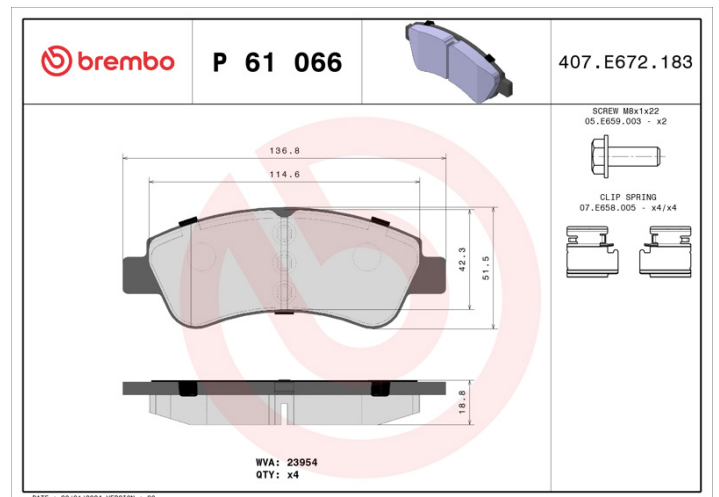

BRAKE PAD

P 61 066

The P 61 066 brake pad is synonymous with reliability

The Brembo brake pad guarantees ultimate safety when braking thanks to the use of more than 100 different compounds, designed according to the type of vehicle and use. Stopping distances reduced to a minimum, maximum driving comfort and silent operation are the most important features of Brembo materials. Brembo brake pads are supplied together with an extensive range of accessories and assembly kits for professional-standard installation.

- ✓ OE-equivalent
- ✓ Brembo quality
- ✓ ECE-R90 certificate
- ✓ Safety
- ✓ Performance
- ✓ Comfort
- ✓ With accessories

Technical specifications

EAN code 8020584056424	Axle Front	Thickness 19 mm
Width 137 mm	Height 52 mm	Braking system Bosch
Wear indicator Without	WVA number 23954	Accessories With accessories With brake caliper bolts