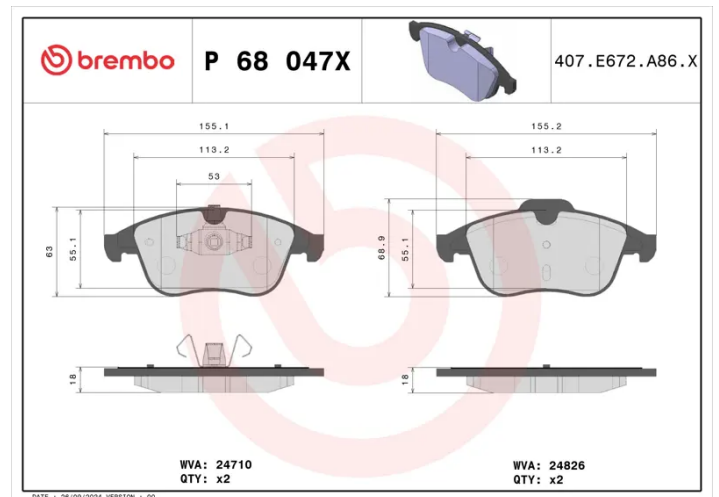

BRAKE PAD XTRA P 68 047X

The P 68 047X Xtra brake pad is synonymous with reliability

Brembo Xtra brake pads, developed to enhance the advantages of the Xtra and Max discs, are made using the special BRM X L01 compound which consists of more than 30 different components. Compared with the compound used for original-equivalent pads, the new solution assures a higher friction coefficient, which translates to more precise and stable braking, at both high and low temperatures. All this makes for greater driving comfort and improved pedal modularity, without compromising the product's mileage output.

- ✓ OE-equivalent
- ✓ Brembo quality
- ✓ ECE-R90 certificate
- ✓ Safety
- ✓ Performance
- ✓ Sports driving

Technical specifications

EAN code 8020584069189	Axle Front	Thickness 18 mm
Width 155 mm	Height 63 mm	Braking system Teves
Wear indicator Without	WVA number 24826,24710	Accessories With anti-squeal shim