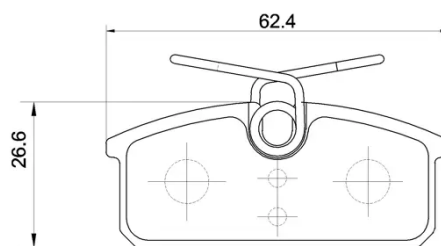

4PCS/SET

COMPATIBLE VEHICLES

COMPATIBLE OE PART NUMBERS

440602619R	RENAULT
440608195R	RENAULT