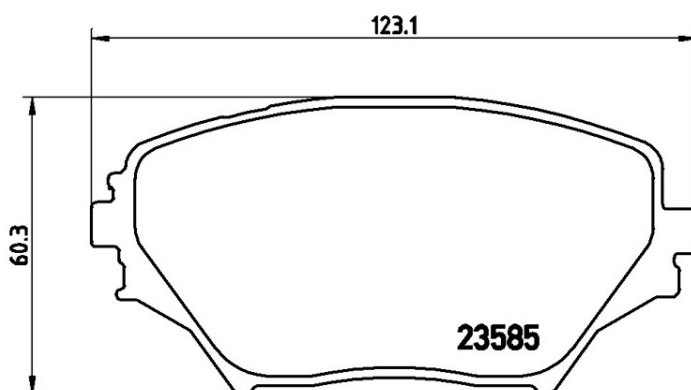

BRAKE PAD

P 83 055

The P 83 055 brake pad is synonymous with reliability

The Brembo brake pad guarantees ultimate safety when braking thanks to the use of more than 100 different compounds, designed according to the type of vehicle and use. Stopping distances reduced to a minimum, maximum driving comfort and silent operation are the most important features of Brembo materials. Brembo brake pads are supplied together with an extensive range of accessories and assembly kits for professional-standard installation.

- ✓ OE-equivalent
- ✓ Brembo quality
- ✓ ECE-R90 certificate
- ✓ Safety
- ✓ Performance
- ✓ Comfort

Technical specifications

EAN code	Axle	Thickness
8020584057902	Front	17 mm
Width	Height	Braking system
123 mm	60 mm	Akebono
Wear indicator	WVA number	
Without	23586,23585	