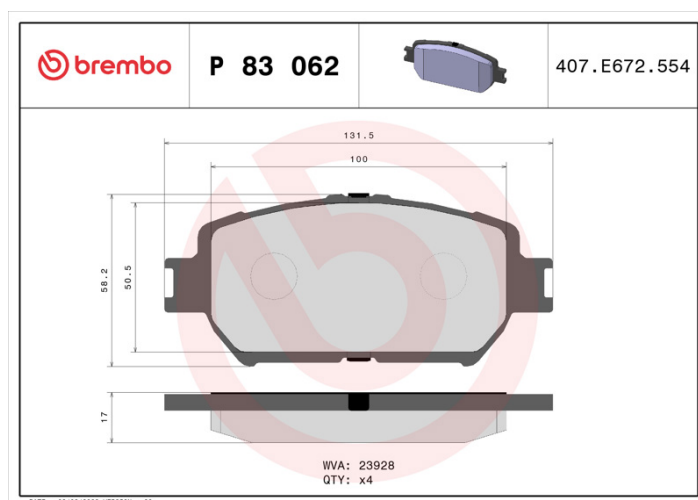

### Technical specifications

EAN code	Axle	Thickness
<b>8020584057971</b>	<b>Front</b>	<b>17 mm</b>
Width	Height	Braking system
<b>132 mm</b>	<b>58 mm</b>	<b>Akebono</b>
Wear indicator	WVA number	
<b>Without</b>	<b>23928</b>	