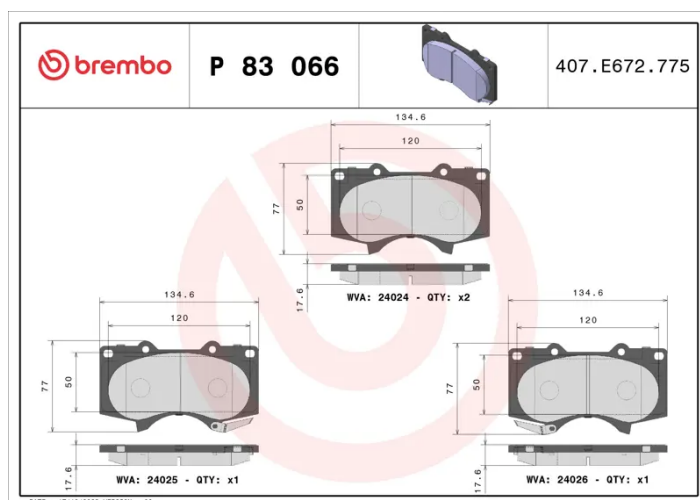

BRAKE PAD

P 83 066

The P 83 066 brake pad is synonymous with reliability

The Brembo brake pad guarantees ultimate safety when braking thanks to the use of more than 100 different compounds, designed according to the type of vehicle and use. Stopping distances reduced to a minimum, maximum driving comfort and silent operation are the most important features of Brembo materials. Brembo brake pads are supplied together with an extensive range of accessories and assembly kits for professional-standard installation.

- ✓ OE-equivalent
- ✓ Brembo quality
- ✓ ECE-R90 certificate
- ✓ Safety
- ✓ Performance
- ✓ Comfort

Technical specifications

| | | |
|-----------------------------------|--|---|
| EAN code 8020584058015 | Axle Front | Thickness 18 mm |
| Width 135 mm | Height 77 mm | Braking system Sumitomo |
| Wear indicator Acoustic | WVA number 24024,24025,24026 | Accessories With anti-squeal shim |