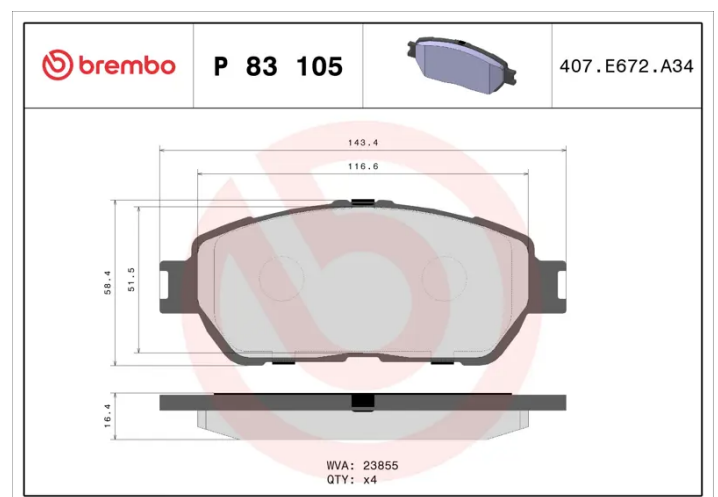

BRAKE PAD

P 83 105

The P 83 105 brake pad is synonymous with reliability

The Brembo brake pad guarantees ultimate safety when braking thanks to the use of more than 100 different compounds, designed according to the type of vehicle and use. Stopping distances reduced to a minimum, maximum driving comfort and silent operation are the most important features of Brembo materials. Brembo brake pads are supplied together with an extensive range of accessories and assembly kits for professional-standard installation.

- ✓ OE-equivalent
- ✓ Brembo quality
- ✓ ECE-R90 certificate
- ✓ Safety
- ✓ Performance
- ✓ Comfort

Technical specifications

EAN code 8020584090916	Axle Front	Thickness 16 mm
Width 143 mm	Height 59 mm	Braking system Akebono
Wear indicator Without	WVA number 23855	Accessories With anti-squeal shim