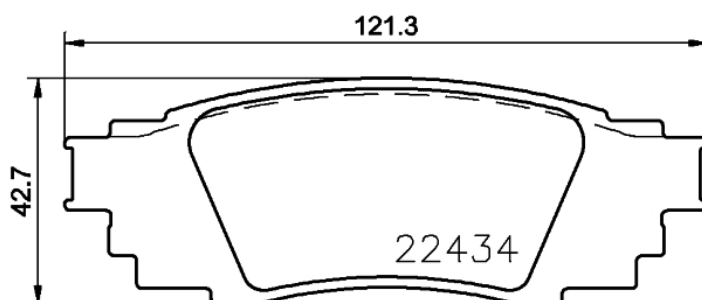

BRAKE PAD

P 83 160

The P 83 160 brake pad is synonymous with reliability

The Brembo brake pad guarantees ultimate safety when braking thanks to the use of more than 100 different compounds, designed according to the type of vehicle and use. Stopping distances reduced to a minimum, maximum driving comfort and silent operation are the most important features of Brembo materials. Brembo brake pads are supplied together with an extensive range of accessories and assembly kits for professional-standard installation.

- ✓ OE-equivalent
- ✓ Brembo quality
- ✓ ECE-R90 certificate
- ✓ Safety
- ✓ Performance
- ✓ Comfort

Technical specifications

EAN code	Axle	Thickness
8020584084366	Rear	15 mm
Width	Height	Braking system
121 mm	43 mm	Akebono
Wear indicator	WVA number	
Without	22434	