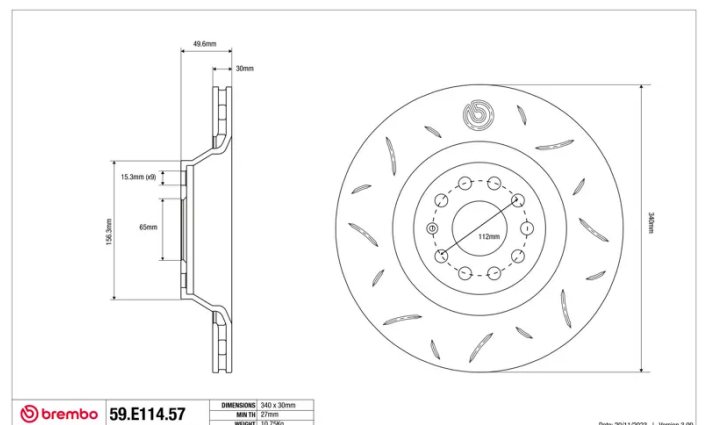

SPORT | TY3 BRAKE DISC

59.E114.57

The 59.E114.57 brake disc is synonymous with reliability

Type-3 slotting used to distinguish the Brembo SPORT | TY3 brake disc is widely used in professional motorsports. It therefore offers superior initial response with excellent release characteristics, improving braking performance while giving the vehicle an aggressive appearance. The Brembo logo on the braking surface adds an exclusive and unique touch to the vehicle. The SPORT | TY3 brake discs are plug-and-play since they replace OE discs directly.

- ✓ OE-equivalent
- ✓ Brembo quality
- ✓ ECE-R90 certificate
- ✓ Safety
- ✓ Performance
- ✓ Comfort
- ✓ Sports driving
- ✓ Sporty look

Technical specifications

Diameter	Thickness (TH)	Height (A)
340 mm	30 mm	50 mm
Number of holes (C)	Brake disc type	Centering
5	Solid	65 mm
Min. thickness	Axle	
27 mm	Front	
Units per box	EAN code	
1	8020584605288	