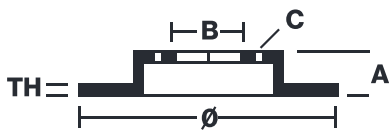

SPORT | TY3 BRAKE DISC

59.E114.57

The 59.E114.57 brake disc is synonymous with reliability

Type-3 slotting used to distinguish the Brembo SPORT | TY3 brake disc is widely used in professional motorsports. It therefore offers superior initial response with excellent release characteristics, improving braking performance while giving the vehicle an aggressive appearance. The Brembo logo on the braking surface adds an exclusive and unique touch to the vehicle. The SPORT | TY3 brake discs are plug-and-play since they replace OE discs directly.

- ✓ OE-equivalent
- ✓ Brembo quality
- ✓ ECE-R90 certificate
- ✓ Safety
- ✓ Performance
- ✓ Comfort
- ✓ Sports driving
- ✓ Sporty look

Technical specifications

Diameter	Thickness (TH)	Height (A)
340 mm	30 mm	50 mm
Number of holes (C)	Brake disc type	Centering
5	Solid	65 mm
Min. thickness	Axle	
27 mm	Front	
Units per box	EAN code	
1	8020584605288	