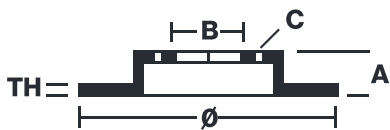

SPORT | TY3 BRAKE DISC

59.E114.91

The 59.E114.91 brake disc is synonymous with reliability

Type-3 slotting used to distinguish the Brembo SPORT | TY3 brake disc is widely used in professional motorsports. It therefore offers superior initial response with excellent release characteristics, improving braking performance while giving the vehicle an aggressive appearance. The Brembo logo on the braking surface adds an exclusive and unique touch to the vehicle. The SPORT | TY3 brake discs are plug-and-play since they replace OE discs directly.

- ✓ OE-equivalent
- ✓ Brembo quality
- ✓ ECE-R90 certificate
- ✓ Safety
- ✓ Performance
- ✓ Comfort
- ✓ Sports driving
- ✓ Sparty look

Technical specifications

Diameter	Thickness (TH)	Height (A)
322 mm	32 mm	65 mm
Number of holes (C)	Brake disc type	Centering
5	Solid	67 mm
Min. thickness	Tightening torque	Axle
30 mm	130 Nm	Front
Units per box	EAN code	
1	8020584605646	

brembo 59.E114.91

DIMENSIONE	227 x 32mm
MIN TH	30mm
WEIGHT	10.0kg

Date: 2011/2023 | Version: 3.00