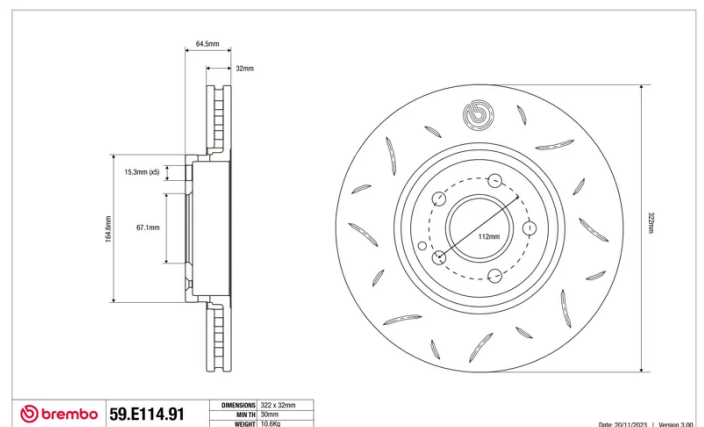

SPORT | TY3 BRAKE DISC

59.E114.91

The 59.E114.91 brake disc is synonymous with reliability

Type-3 slotting used to distinguish the Brembo SPORT | TY3 brake disc is widely used in professional motorsports. It therefore offers superior initial response with excellent release characteristics, improving braking performance while giving the vehicle an aggressive appearance. The Brembo logo on the braking surface adds an exclusive and unique touch to the vehicle. The SPORT | TY3 brake discs are plug-and-play since they replace OE discs directly.

- ✓ OE-equivalent
- ✓ Brembo quality
- ✓ ECE-R90 certificate
- ✓ Safety
- ✓ Performance
- ✓ Comfort
- ✓ Sports driving
- ✓ Sparty look

Technical specifications

Diameter	Thickness (TH)	Height (A)
322 mm	32 mm	65 mm
Number of holes (C)	Brake disc type	Centering
5	Solid	67 mm
Min. thickness	Tightening torque	Axle
30 mm	130 Nm	Front
Units per box	EAN code	
1	8020584605646	

brembo 59.E114.91

DIMENSIONE	227 x 32mm
MIN TH	30mm
WEIGHT	10.0kg

Date: 2011/2023 | Version: 3.00