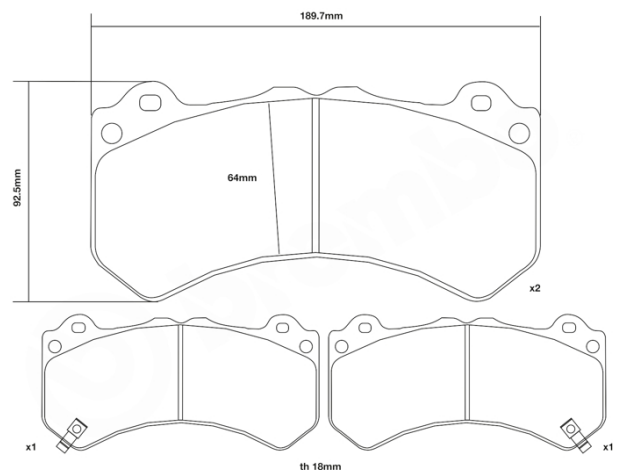

### Technical specifications

Width **190 mm** Thickness **18 mm**

WVA number **8491** Axle **Front**

EAN code **8020584602553**

COMPATIBLE VEHICLES