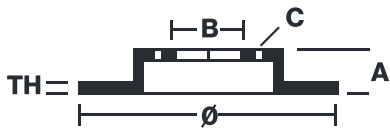

168B407D6

The 168B407D6 brake disc is synonymous with reliability

- ✓ OE-equivalent
- ✓ Brembo quality
- ✓ Safety
- ✓ Performance
- ✓ Durability
- ✓ Sports driving

Technical specifications

Diameter Ø	Thickness (TH)	Number of holes
305 mm	5 mm	5
Hole diameter	Centering (B)	Brake disc type
14 mm	181 mm	Fixed
Surface width	Holes fixing (C)	
	14 mm	
Units per box		
1		