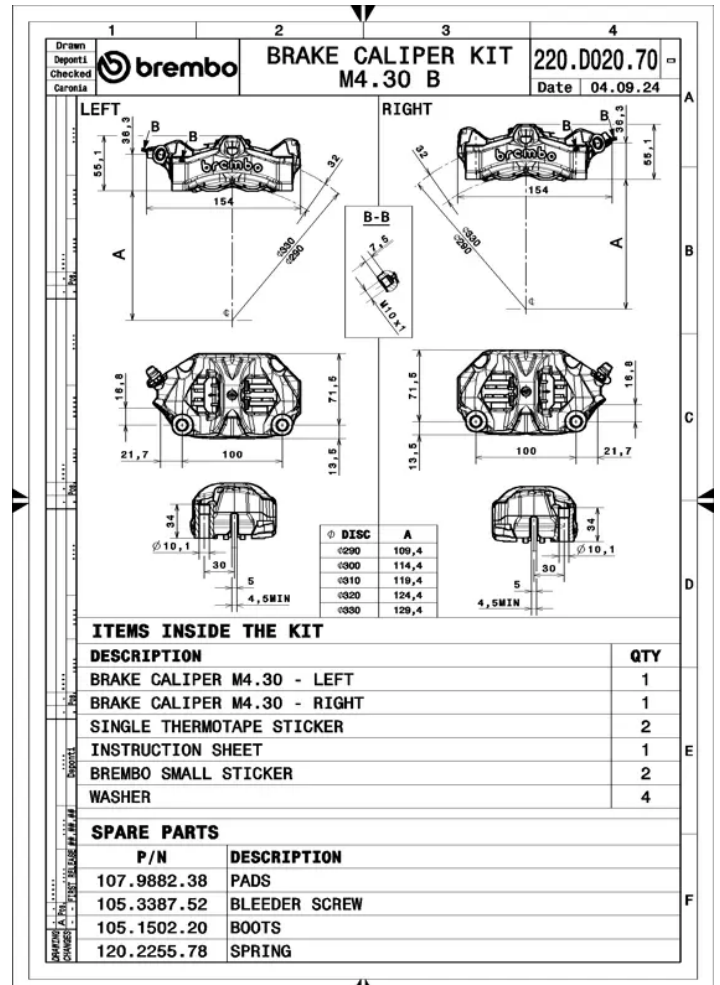

- ✓ OE-equivalent
- ✓ Brembo quality
- ✓ Safety
- ✓ Performance
- ✓ Exclusive style
- ✓ Racing inspired
- ✓ Sports driving

Technical specifications

Surface width
32-34 mm

Pads included
No

Units per box
0

COMPATIBLE VEHICLES