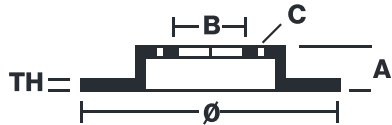

108A64212

The 108A64212 brake disc is synonymous with reliability

- ✓ OE-equivalent
- ✓ Brembo quality
- ✓ TUV approved
- ✓ Safety
- ✓ Performance
- ✓ Exclusive style
- ✓ Racing inspired
- ✓ Sports driving

Technical specifications

| | | |
|---|---------------------------------|------------------------------------|
| Diameter \varnothing 320 mm | Thickness (TH) 5,5 mm | Number of holes 6 |
| Hole diameter 6,3 mm | Centering (B) 126 mm | Brake disc type Floating |
| Off set (A) 2,25 mm | Surface width 34 | Holes fixing (C) 143 mm |
| Units per box 1 | | |