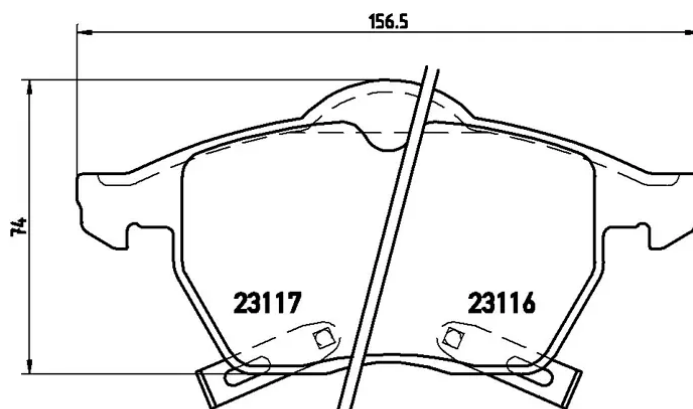

BRAKE PAD

P 59 048

The P 59 048 brake pad is synonymous with reliability

The Brembo brake pad guarantees ultimate safety when braking thanks to the use of more than 100 different compounds, designed according to the type of vehicle and use. Stopping distances reduced to a minimum, maximum driving comfort and silent operation are the most important features of Brembo materials. Brembo brake pads are supplied together with an extensive range of accessories and assembly kits for professional-standard installation.

- ✓ OE-equivalent
- ✓ Brembo quality
- ✓ ECE-R90 certificate
- ✓ Safety
- ✓ Performance
- ✓ Comfort
- ✓ With accessories

Technical specifications

EAN code 8020584061527	Axle Front	Thickness 20 mm
Width 155 mm	Height 74 mm	Braking system Teves
Wear indicator Acoustic	WVA number 23123,23116,23117	Accessories With anti-squeal shim With piston clip With accessories