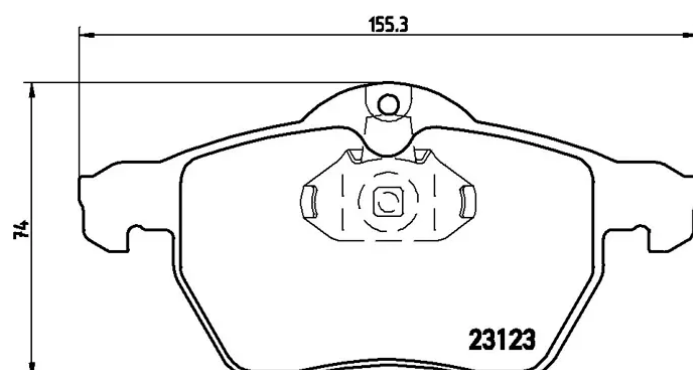

BRAKE PAD

P 59 048

The P 59 048 brake pad is synonymous with reliability

The Brembo brake pad guarantees ultimate safety when braking thanks to the use of more than 100 different compounds, designed according to the type of vehicle and use. Stopping distances reduced to a minimum, maximum driving comfort and silent operation are the most important features of Brembo materials. Brembo brake pads are supplied together with an extensive range of accessories and assembly kits for professional-standard installation.

- ✓ OE-equivalent
- ✓ Brembo quality
- ✓ ECE-R90 certificate
- ✓ Safety
- ✓ Performance
- ✓ Comfort
- ✓ With accessories

Technical specifications

EAN code 8020584061527	Axle Front	Thickness 20 mm
Width 155 mm	Height 74 mm	Braking system Teves
Wear indicator Acoustic	WVA number 23123,23116,23117	Accessories With anti-squeal shim With piston clip With accessories