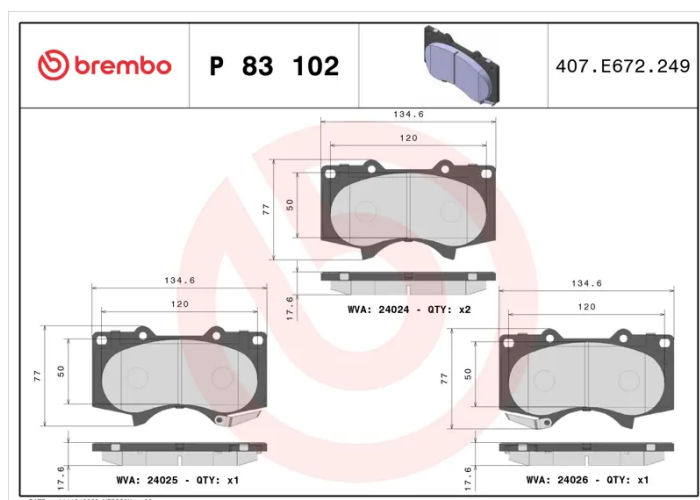

BRAKE PAD

P 83 102

The P 83 102 brake pad is synonymous with reliability

The Brembo brake pad guarantees ultimate safety when braking thanks to the use of more than 100 different compounds, designed according to the type of vehicle and use. Stopping distances reduced to a minimum, maximum driving comfort and silent operation are the most important features of Brembo materials. Brembo brake pads are supplied together with an extensive range of accessories and assembly kits for professional-standard installation.

- ✓ OE-equivalent
- ✓ Brembo quality
- ✓ ECE-R90 certificate
- ✓ Safety
- ✓ Performance
- ✓ Comfort

Technical specifications

EAN code 8020584062401	Axle Front	Thickness 17 mm
Width 135 mm	Height 77 mm	Braking system Sumitomo
Wear indicator Acoustic	WVA number 24026,24025,24024	Accessories With anti-squeal shim