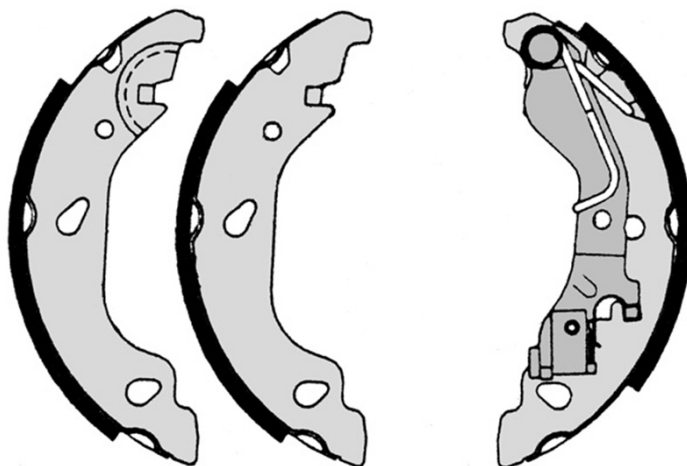

SHOE

S 23 521

The S 23 521 brake shoe is synonymous with reliability

Brembo brake shoes of original equipment quality guarantee the safe and reliable performance of your drum braking system. All Brembo brake shoes are accompanied by a ECE-R90 homologation certificate.

- ✓ OE-equivalent
- ✓ Brembo quality
- ✓ ECE-R90 certificate
- ✓ Safety
- ✓ Durability

Technical specifications

EAN code
8432509640487

Rear

Diameter
180 mm

Width
32 mm

Braking system
AP Lockheed

Parking brake lever
With handbrake lever