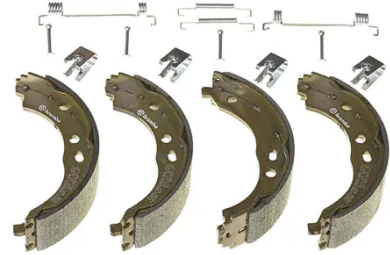

SHOE

S 23 579

The S 23 579 brake shoe is synonymous with reliability

Brembo brake shoes of original equipment quality guarantee the safe and reliable performance of your drum braking system. All Brembo brake shoes are accompanied by a ECE-R90 homologation certificate.

- ✓ OE-equivalent
- ✓ Brembo quality
- ✓ ECE-R90 certificate
- ✓ Safety
- ✓ Durability
- ✓ With accessories

Technical specifications

EAN code
8432509651537

Rear

Diameter
172 mm

Width
42 mm

Braking system
Bendix

Parking brake lever
With accessories

Type
Parking brake

COMPATIBLE VEHICLES

COMPATIBLE OE PART NUMBERS

4141N5 CITROËN

6001073079 FIAT

68101452AA FIAT

77364023 FIAT