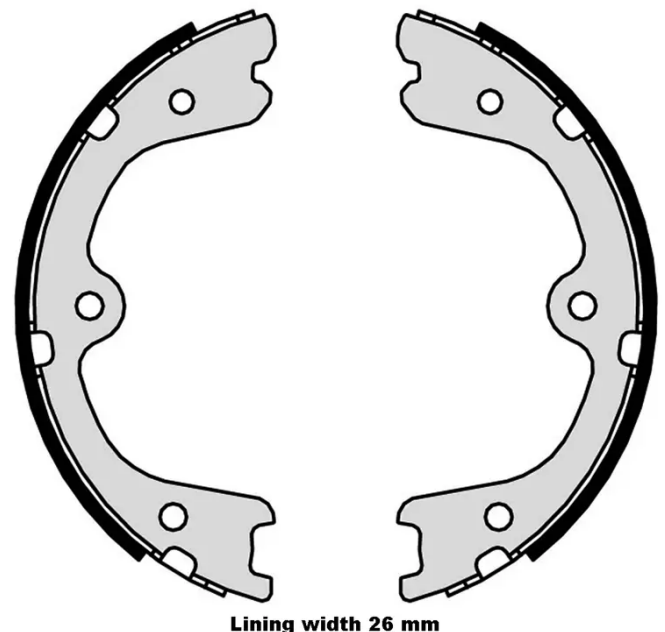

SHOE

S 56 546

The S 56 546 brake shoe is synonymous with reliability

Brembo brake shoes of original equipment quality guarantee the safe and reliable performance of your drum braking system. All Brembo brake shoes are accompanied by a ECE-R90 homologation certificate.

- ✓ OE-equivalent
- ✓ Brembo quality
- ✓ ECE-R90 certificate
- ✓ Safety
- ✓ Durability

Technical specifications

EAN code
8432509651698

Rear

Diameter
190 mm

Width
33 mm

Type
Parking brake

COMPATIBLE VEHICLES