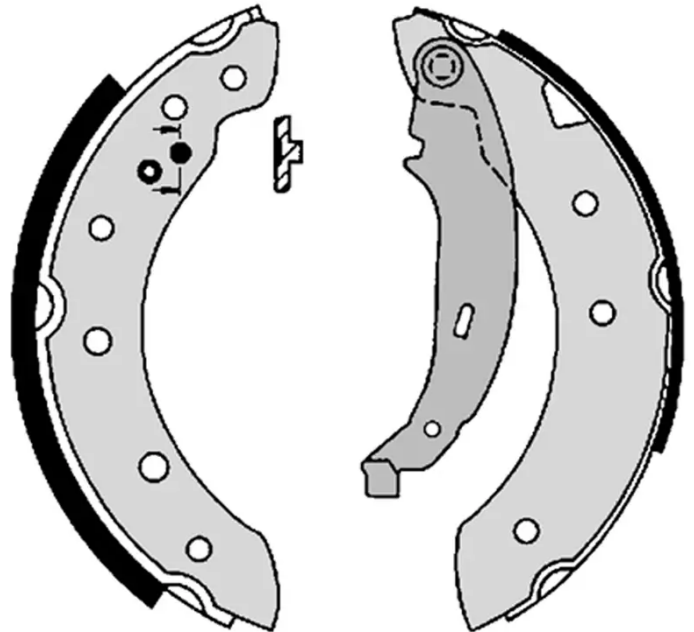

## S 61 520

The S 61 520 brake shoe is synonymous with reliability

Brembo brake shoes of original equipment quality guarantee the safe and reliable performance of your drum braking system. All Brembo brake shoes are accompanied by a ECE-R90 homologation certificate.

### Technical specifications

EAN code  
8432509643341

Rear

Diameter  
203 mm

Width  
38 mm

Braking system  
TRW-Lucas

Parking brake lever  
With handbrake lever

COMPATIBLE VEHICLES