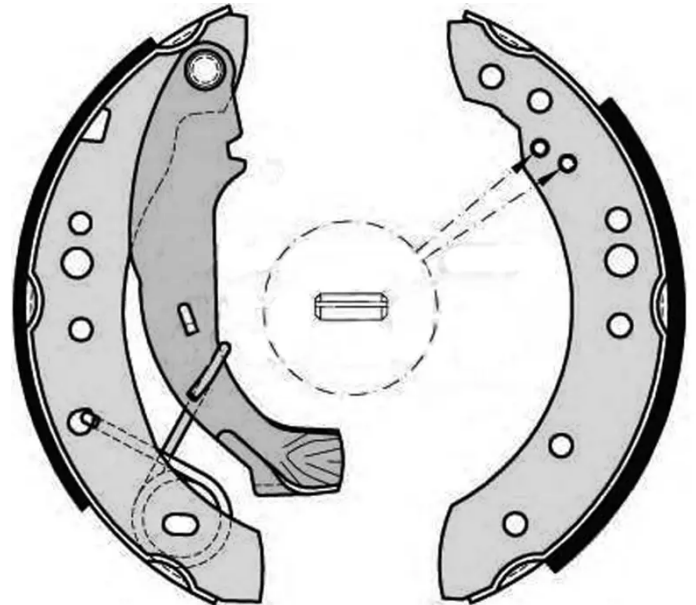

### Technical specifications

EAN code  
8432509643402

Rear

Diameter  
203 mm

Width  
39 mm

Braking system  
TRW

Parking brake lever  
With handbrake lever

COMPATIBLE VEHICLES