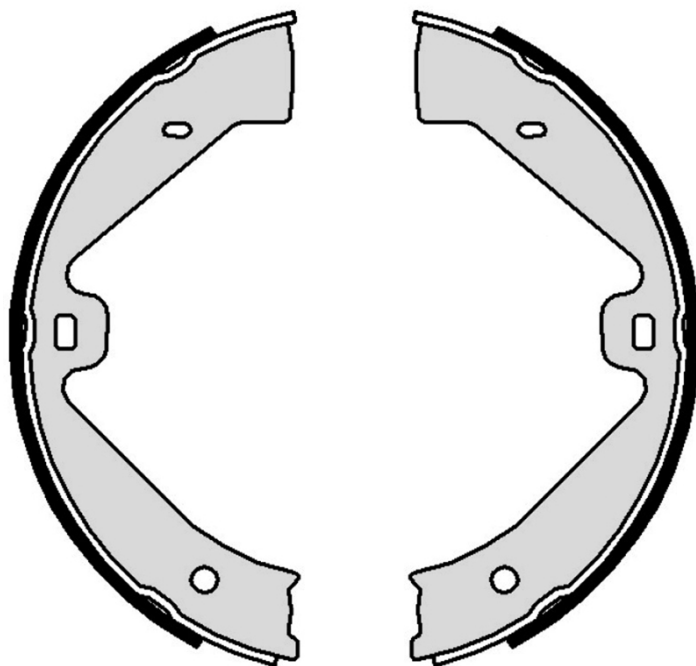

COMPATIBLE VEHICLES

COMPATIBLE OE PART NUMBERS

95835292500

PORSCHE

7P0698525

VW