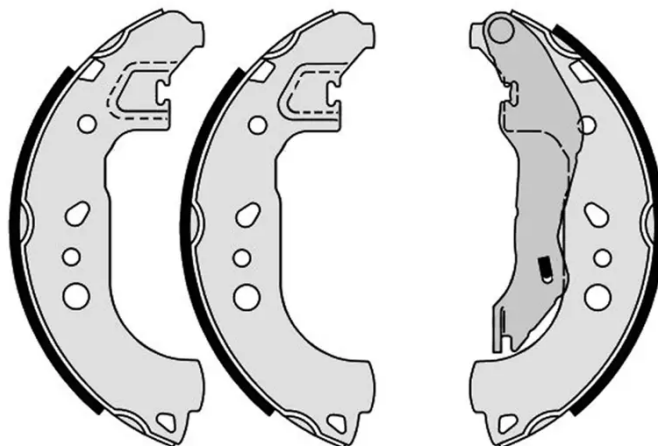

SHOE

S 85 543

The S 85 543 brake shoe is synonymous with reliability

Brembo brake shoes of original equipment quality guarantee the safe and reliable performance of your drum braking system. All Brembo brake shoes are accompanied by a ECE-R90 homologation certificate.

- ✓ OE-equivalent
- ✓ Brembo quality
- ✓ ECE-R90 certificate
- ✓ Safety
- ✓ Durability

Technical specifications

EAN code
8432509657966

Rear

Diameter
228 mm

Width
33 mm

Braking system
AP Lockheed

Parking brake lever
With handbrake lever