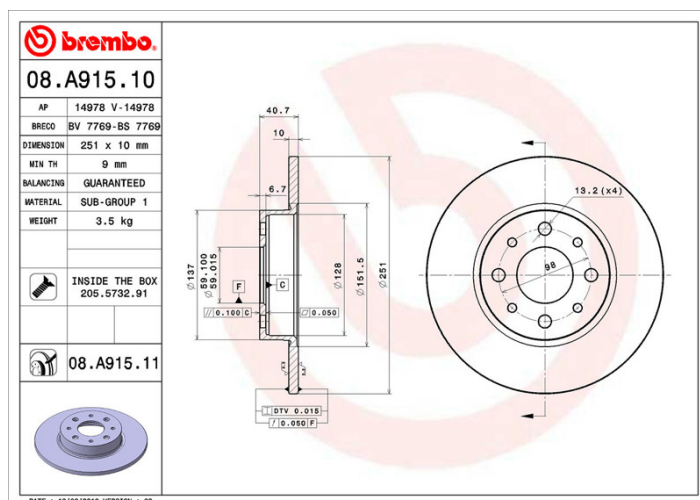

- ✓ OE-equivalent
- ✓ Brembo quality
- ✓ ECE-R90 certificate
- ✓ Safety
- ✓ Fastening screws

Technical specifications

EAN code
8020584022542

Axle
Rear

Diameter \varnothing
251 mm

Thickness (TH)
10 mm

Height (A)
41 mm

Number of holes (C)
4

Brake disc type
Solid

Centering (B)
59 mm

Min. thickness
9 mm

Tightening torque
98 Nm

COMPATIBLE VEHICLES

COMPATIBLE OE PART NUMBERS

51805559 ALFA ROMEO