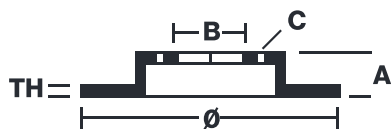

BRAKE DISC

08.A915.10

The **08.A915.10** brake disc is synonymous with reliability

The Brembo brake disc is fully interchangeable with an Original Equipment brake disc. The control of the entire production cycle allows Brembo to offer brake discs with outstanding performance levels, reliability, durability and comfort in all conditions of use. All Brembo brake discs are accompanied by the ECE-R90 homologation.

- ✓ OE-equivalent
- ✓ Brembo quality
- ✓ ECE-R90 certificate
- ✓ Safety
- ✓ Fastening screws

Technical specifications

EAN code
8020584022542

Axle
Rear

Diameter \varnothing
251 mm

Thickness (TH)
10 mm

Height (A)
41 mm