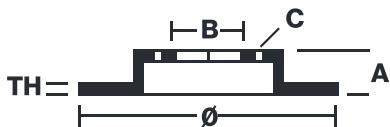

BRAKE DISC SPORT

08.B348.4S

Sport brake disc 08.B348.4S belongs to Brembo Cool Line

The Sport brake disc features TY3 grooves and the Brembo logo on the braking surface. These features provide an improved pedal feeling, more braking grip and greater fading resistance for better performance.

- ✓ Brembo quality
- ✓ ECE-R90 certificate
- ✓ Performance
- ✓ Sports driving
- ✓ Sporty look
- ✓ High carbon
- ✓ Fastening screws
- ✓ Fading resistance

Technical specifications

EAN code	Axle	Diameter Ø
-	Rear	295 mm
Thickness (TH)	Height (A)	Number of holes (C)
10 mm	44 mm	5
Brake disc type	Centering (B)	Min. thickness
Solid	67 mm	8,3 mm
Tightening torque		
130 Nm		