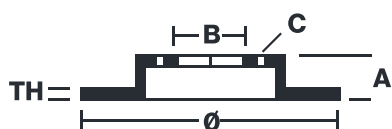

## 08.C352.1X

The 08.C352.1X Xtra brake disc is synonymous with reliability

The Brembo Xtra brake disc features holes on the braking surface. The holes are designed to improve the cooling of the braking system, to generate greater fading resistance and grip in the initial stages of braking. The sports look is also enhanced by the presence of the UV paint.

### Technical specifications

EAN code  
**8020584340318**

Axle  
**Rear**

Diameter Ø  
**280 mm**

Thickness (TH)  
**10 mm**

Height (A)  
**50,5 mm**

Number of holes (C)  
**5**

Brake disc type  
**Solid**